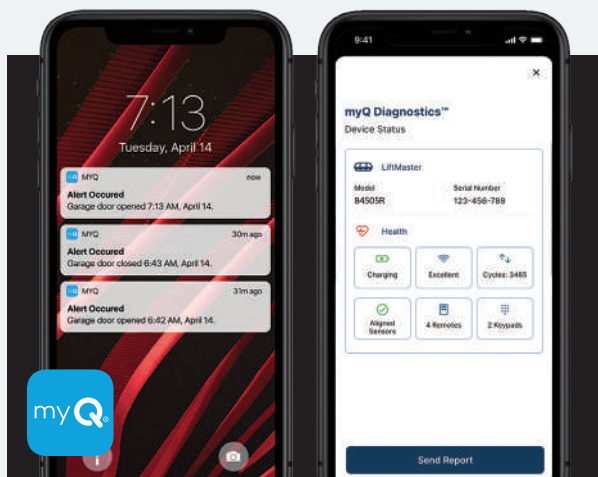

Smartphone Control

Control, secure and monitor the garage with the myQ app-anytime, from anywhere

Battery Backup

Lets you get in and out when the power is down

2-way communication

Hear what's happening in the garage. Includes adjustable volume and ability to enable or disable the mic through the myQ app

Quiet operation

An ultra-quiet DC motor and strong belt drive system ensures for comfortable living spaces near the garage

myQ Diagnostics Compatible

myQ Diagnostics in the myQ app provides real-time insights for your garage door via the Health Report. You will be sent alerts if an issue arises and you will be quickly connected to professional services if needed

Works with Amazon Key and Walmart+InHome

For convenient and secure In-Garage Delivery of Amazon and Walmart packages and groceries – watch deliveries happen in real-time

Do more with myQ

Use the myQ app to control, secure and monitor your garage and conveniently share and manage access to your home without sharing passcodes or keys. Also, take the hassle out of service repair and easily connect to a trusted Dealer through the myQ app.